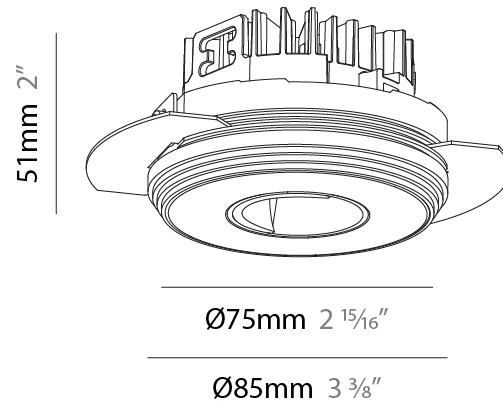

GENERAL

Series: Oiko Pro
Subseries: Oiko Pro Round
Brand: Prolicht
Division: Architectural
Mounting Type: Trimless
Mounting Location: Ceiling
Subcategory: Wallwash

PHYSICAL

Shape: Round
Diameter (mm): 75
Diameter (in): 2 ¹⁵/₁₆
Height (mm): 51
Height (in): 2
Ceiling Thickness (mm): 1 - 25
Ceiling Thickness (in): 1/16 - 1 3/16
Min. Recessing Depth (mm): 55
Min. Recessing Depth (in): 2 ³/₁₆
Light Distribution: Direct
Fixture Finish: SSR / BKV / CWI / CRY / HAB / UFT / ITA / RUA / FTG / MYG / LOD / PUS / FRO / FUP / KIA / POP / BLS / SPG / MEY / GOH / GUM / CHC / COM / ABZ / JAG / OBR / MOS / ROR
Fixture Material: Aluminum Die Cast
Cut-out Measurements: 86mm / 3 3/8" Diameter

ELECTRICAL

Lamp Type: LED (Zhaga Standard)
Input Wattage (W): 15
Total Output Wattage (W): 13.6
Dimming: Tri-Mode (Non-Dimming and Phase Dimming (120Vac only) and 0-10V Dimming)
Driver Included: No
Driver Location: Recessed Housing
Driver Type: Constant Current - Universal
Driver Class: Class 2
Input Voltage (V): 120 - 277
Constant Current (MA): 350

LED

Color Temperature (°K): 2700 / 3000 / 3500 / 4000
Max. Delivered Lumen (lm): 1302 / 1383 / 1449 / 1462
Nominal Lumen (lm): 1566 / 1665 / 1743 / 1759
CRI: >93 CRI
Lamp Life (hrs): 50000

OPTICAL

Adjustability: Fixed

RATINGS AND CERTIFICATIONS

Certified By: Certified for North American Standards
IP rating: IP20