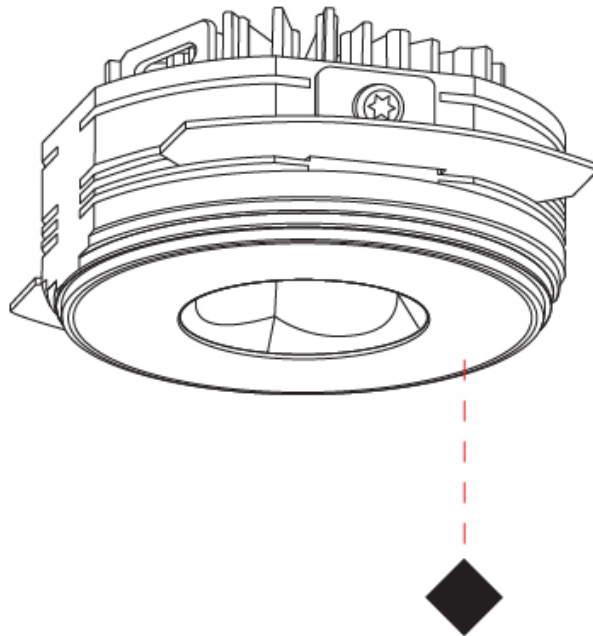

OIKO PRO ROUND TRIMLESS

A35880-

PROJECT

TYPE

SPECIFIER

QUANTITY

DATE