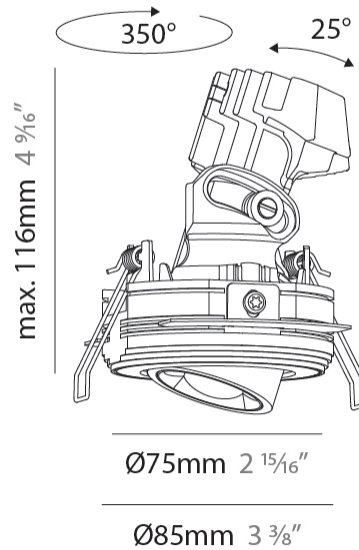

GENERAL

Series: Oiko Pro
 Subseries: Oiko Pro Adjustable
 Brand: Prolicht
 Division: Architectural
 Mounting Type: Trimless
 Mounting Location: Ceiling
 Subcategory: Downlight

PHYSICAL

Shape: Round
 Diameter (mm): 75
 Diameter (in): 2 ¹⁵/₁₆
 Height (mm): 116
 Height (in): 4 ⁹/₁₆
 Ceiling Thickness (mm): 10 / 12.5 / 15 / 25
 Ceiling Thickness (in): 3/8 or 1/2 or 9/16 or 1
 Min. Recessing Depth (mm): 125
 Min. Recessing Depth (in): 4 ¹⁵/₁₆
 Light Distribution: Direct
 Diffuser: Lens Pack - Spread Lens / Linear Spread Lens / Honeycomb Louver
 Fixture Finish: SSR / BKV / CWI / CRY / HAB / UFT / ITA / RUA / FTG / MYG / LOD / PUS / FRO / FUP / KIA / POP / BLS / SPG / MEY / GOH / GUM / CHC / COM / ABZ / JAG / OBR / MOS / ROR
 Fixture Material: Aluminum Die Cast
 Cut-out Measurements: D. 86mm / 3 3/8"

OPTICAL

Reflector°: 34
 Adjustability: Rotational 350° / Tilt 25°

RATINGS AND CERTIFICATIONS

Certified By: Certified for North American Standards
 IP rating: IP20

OIKO PRO ADJUSTABLE TRIMLESS

A35816-

PROJECT