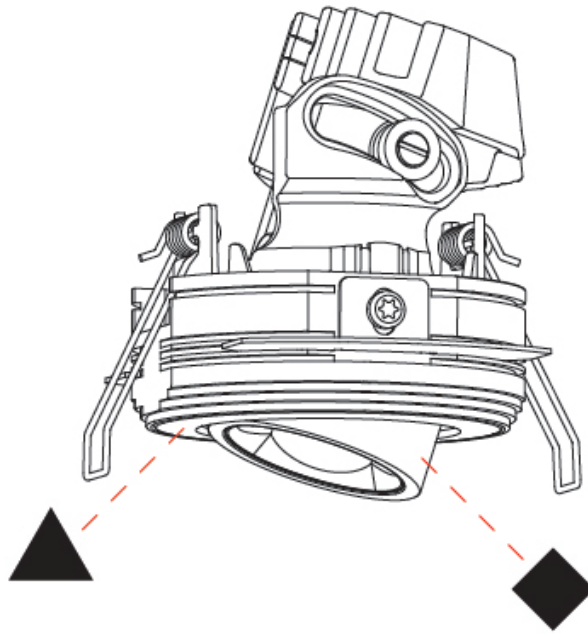

OIKO PRO ADJUSTABLE TRIMLESS

A35818-

PROJECT

TYPE

SPECIFIER

QUANTITY

DATE